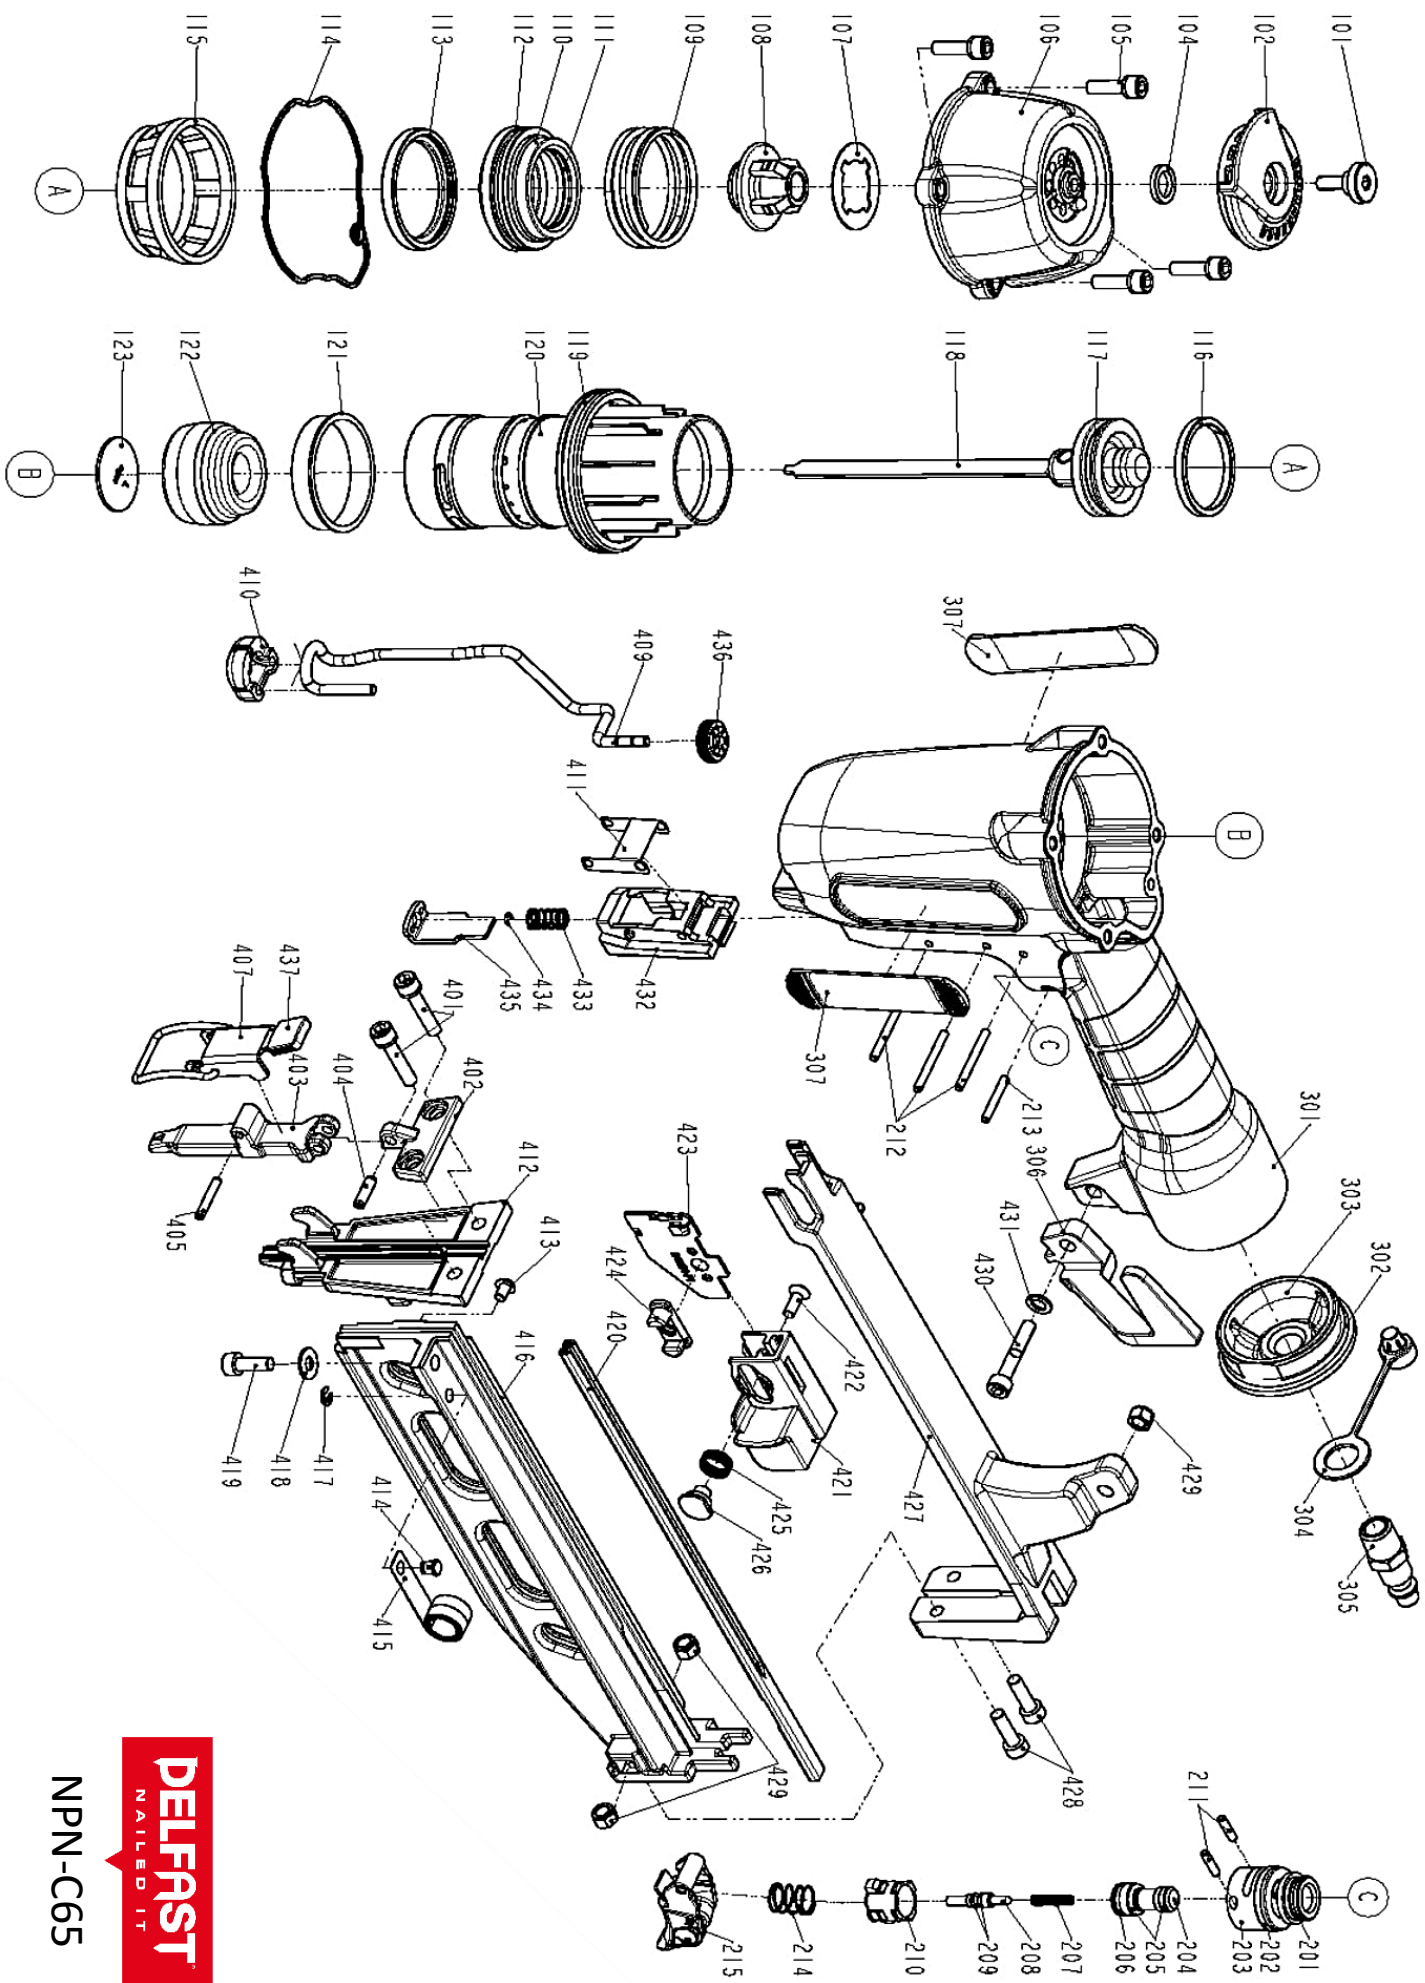

Delfast 65mm C Series 16 Gauge Bradder NPN-C65

Item	Part Number	Description	Item	Part Number	Description
101	820384	DEFLECTOR BOLT	303	810922	END CAP
102	820314	DEFLECTOR	304	940620	AIR PLUG CAP
104	820045	RUBBER WASHER	305	920320	AIR PLUG
105	920501	SHCS	306	810847	BELT HOOK
106	820156	CAP	307	820062	SIDE PROTECTION
107	810900	GASKET	401	820612	SHCS
108	820305	SEAL	402	810980	UPPER DRIVER GUIDE
109	810862	COMPRESSION SPRING	403	810976	LOWER DRIVER GUIDE
110	820141	HEAD VALE	404	820887	ROLL PIN
111	830274	O - RING (in O-ring Kit)	405	820877	ROLL PIN
112	920112	O - RING (in O-ring Kit)	407	820085	QUICK CLEAR
113	820557	COLLAR	409	810709	LOWER SAFETY
114	810632	GASKET	410	810833	NO MAR TIP
115	810429	FLANGE	411	810719	SAFETY DRIVER GUIDE
116	810966	PISTON RING	412	810317	BACK PLATE
117	830331	O - RING (in O-ring Kit)	413	940623	HALF ROUND HD.HEX.BOLT
118	810001	DRIVER UNIT	414	920367	FIXED PIN
119	920810	O - RING (in O-ring Kit)	415	810856	SPRING
120	810502	CYLINDER	416	820501	MAGAZINE
121	810528	CYLINDER RING	417	920583	E - RING
122	810600	BUMPER	418	820802	FLAT WASHER
123	820439	DRIVER GUIDE	419	820643	SHCS
124	841323	BALL	420	820544	STEEL CHANNEL
125	841324	SPRING	421	820203	FOLLOWER HANDLE
201	Order as Trigger Kit P/N: 830402	O - RING	422	820709	BOLT
202		O - RING	423	820115	FOLLOWER
203		UPPER TRIGGER VALVE	424	810433	ANCHOR BLOCK
204		VALVE PLUNGER	425	810857	SPRING
205		O - RING	426	810348	PIN CLIP
206		O - RING	427	820523	MAGAZINE COVER
207		SPRING	428	920718	SHCS
208		PLUNGER	429	920168	LOCK NUT
209		O - RING	430	920714	SHCS
210		LOWER TRIGGER VALVE	431	920572	FLAT WASHER
211		ROLL PIN	432	810822	SAFETY GUIDE
212	920530	ROLL PIN	433	940618	SAFETY SPRING
213	920824	ROLL PIN	434	810418	C-CLIP
214	810882	SPRING	435	810714	UPPER SAFETY
215	810101	TRIGGER	436	820530	DEPTH ADJUSTMENT
301	810200	GUN BODY UNIT			
302	920540	O - RING (in O-ring Kit)			

Kits and Assemblies

O-ring Kit

FN1664-ORINGKIT

Trigger Assembly Kit

830402

*Individual O-rings are available in packs of 25

NPN-C65